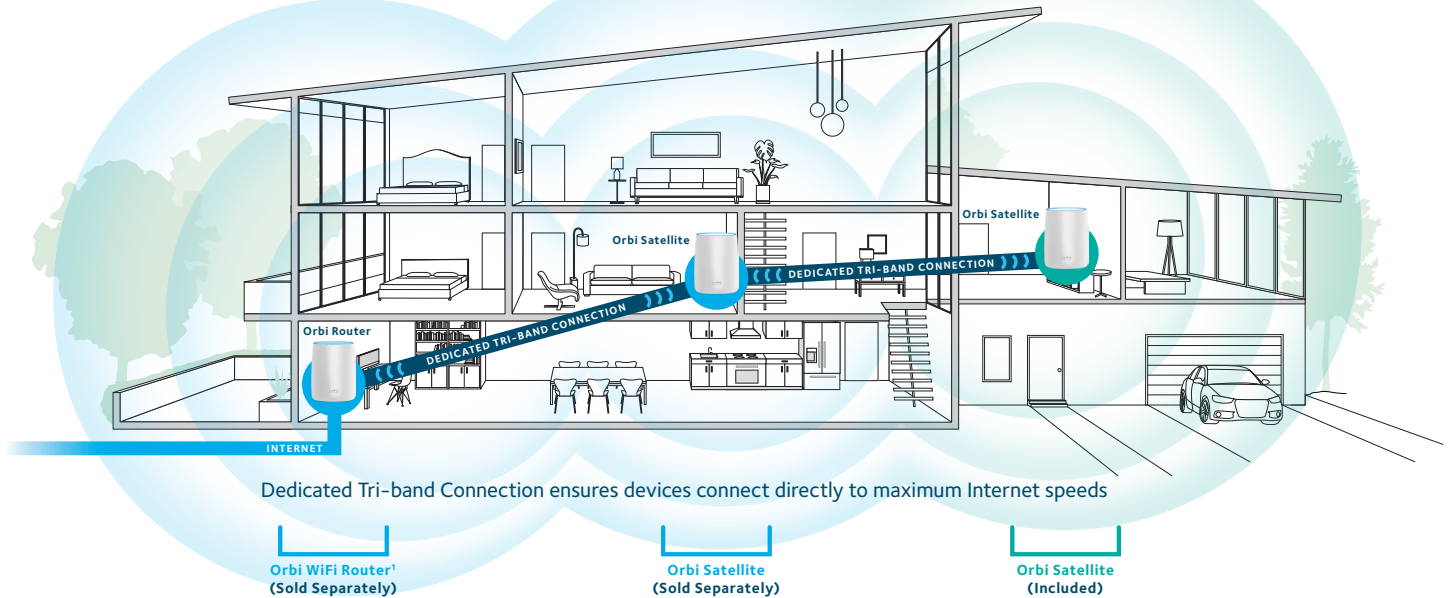

Overview

Orbi™ is the simplest and smartest way to enjoy high-speed WiFi in every corner of your home. Each Add-on Orbi Satellite easily expands your Orbi WiFi System to cover up to an additional 2,500 square feet with strong WiFi signals. Innovative Tri-band WiFi helps maximize the Internet speeds available in your home.

Your Home & Yard. Covered.

This Add-on Satellite expands your WiFi coverage up to an additional 2,500 sq ft[†] with high-performance AC3000 WiFi.

Simple & Secure.

Use the Orbi app or a web browser to create secure whole home WiFi in minutes. With no accounts to setup.

¹Orbi Router required (sold separately)

House Diagram

Add 2,500 Square Feet to Your Existing Orbi WiFi Coverage

Simple setup from your smartphone or tablet.

Use the Orbi app to set up and manage your network. To find the app, scan one of the following QR codes or search for NETGEAR Orbi in the Apple App Store or Google Play Store.

¹Orbi Router required (sold separately)

Orbi Satellite (RBS50)

Sync button

Plugs into Ethernet-enabled devices

USB 2.0 port

Power button

¹Orbi Router required (sold separately)

What's In the Box?