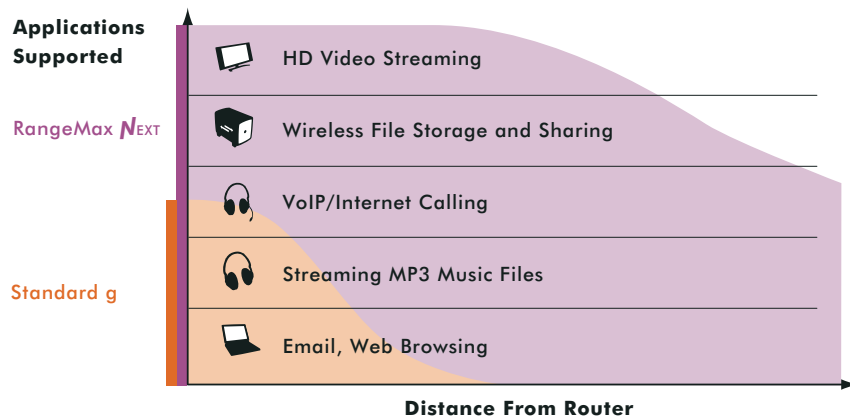

A RangeMax NEXT wireless network creates and maintains stable connections and enough bandwidth to surf the Internet, download emails, make Internet phone calls, share files, and stream high-definition videos, simultaneously* at any distance or location in the SOHO. Because RangeMax NEXT is compatible with all legacy b and g wireless products, you are sure to be connected. The RangeMax NEXT Wireless Access Point connects to any router to extend your network.

Preset internal antennas and 11n-True Test, high-performance testing and tuning, provides maximum performance and high-quality streaming every time. Touchless WiFi Security makes creating the highest level of network security easy and includes WEP, WPA-PSK, or WPA2-PSK. Setup is simple and secure.

This is Steady-Stream ● Steady-Stream technology ensures you have enough streaming bandwidth to support all of your applications, all over your home, all at once.