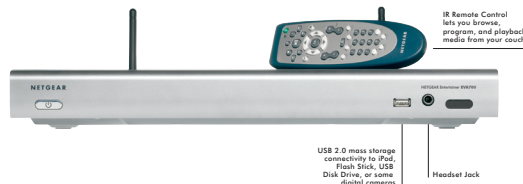

EVA700

Digital Entertainer

- *Help is there when you need it! NETGEAR provides 24x7 technical support* in English, with selected local language support during office hours.*

Move the digital experience from your computer to your TV

Bring all your digital content from your PC and the Internet directly to your TV. Digital content is changing the way you get entertainment. You listen to music files and streaming audio, and watch video files and streaming video. But watching on a small computer screen and listening on tiny speakers is keeping you from enjoying the full digital entertainment experience.

Now with the NETGEAR Digital Entertainer (EVA700), you can enjoy your digital videos, photos and music with the upgraded video and audio quality of your home entertainment system or TV. The NETGEAR Digital Entertainer makes it easy to seamlessly access thousands of digital media files from your computer for viewing and listening in the comfort of your family room.

Stream Videos, Music and Photos

- The Digital Entertainer EVA700 connects your TV or home entertainment system to your home computer network to deliver a world of new media enjoyment. The EVA700 streams digital movies, videos, music, radio and photos from your PC and can access thousands of digital files stored in your NETGEAR Storage Central (SC101) device. You can also play streaming media content, such as music and video from the Internet, by connecting to your home network and router. You can even play files saved on a USB storage device such as an iPod™, USB thumb drive, USB disk, and some digital cameras with a USB interface by simply connecting any of these to the front USB port of the Digital Entertainer.

New Technology Ready