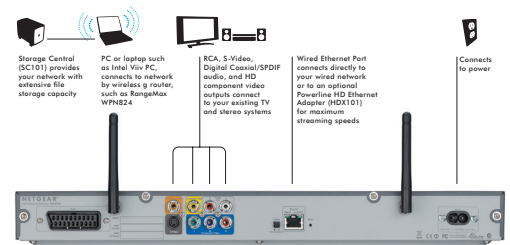

EVA700

Digital Entertainer

- *Help is there when you need it! NETGEAR provides 24x7 technical support* in English, with selected local language support during office hours.*

Move the digital experience from your computer to your TV

Bring all your digital content from your PC and the Internet directly to your TV. Digital content is changing the way you get entertainment. You listen to music files and streaming audio, and watch video files and streaming video. But watching on a small computer screen and listening on tiny speakers is keeping you from enjoying the full digital entertainment experience.

Now with the NETGEAR Digital Entertainer (EVA700), you can enjoy your digital videos, photos and music with the upgraded video and audio quality of your home entertainment system or TV. The NETGEAR Digital Entertainer makes it easy to seamlessly access thousands of digital media files from your computer for viewing and listening in the comfort of your family room.

Stream Videos, Music and Photos

- The Digital Entertainer EVA700 connects your TV or home entertainment system to your home computer network to deliver a world of new media enjoyment. The EVA700 streams digital movies, videos, music, radio and photos from your PC and can access thousands of digital files stored in your NETGEAR Storage Central (SC101) device. You can also play streaming media content, such as music and video from the Internet, by connecting to your home network and router. You can even play files saved on a USB storage device such as an iPod™, USB thumb drive, USB disk, and some digital cameras with a USB interface by simply connecting any of these to the front USB port of the Digital Entertainer.

New Technology Ready