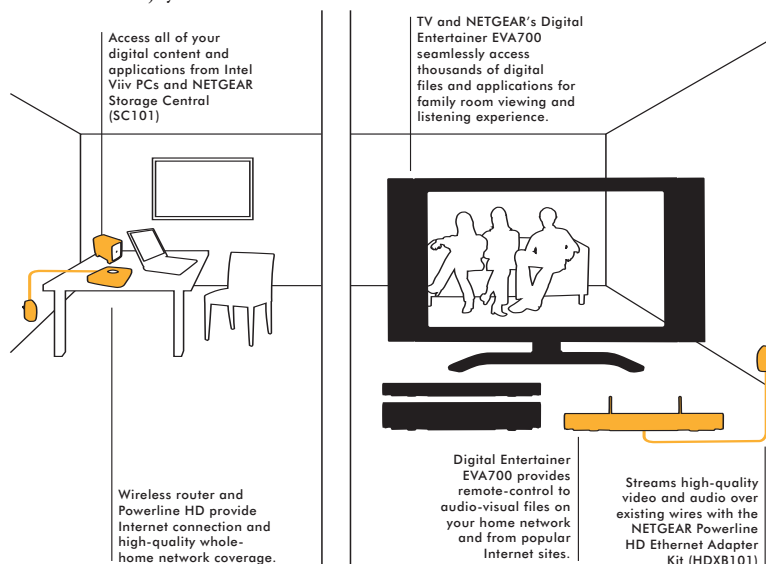

Bring all your digital content from your PC directly to your TV

EVA700 connects your own TV or home entertainment system to your home network and delivers a world of new media enjoyment.

Easy On-Screen Selection Menu by Remote Control

EVA700 comes with a remote that lets you intuitively browse and program your entertainment without getting up from the couch.

System Requirements

- Microsoft® Windows® XP
- Minimum Intel® Pentium® 500 MHz processor, 128 MB memory, and 20 MB free disk space on at least one PC
- 2.4GHz wireless adapter or Ethernet adapter with cable for a least one computer
- Broadband Internet service (recommended)
- Intel® Viiv™ Technology-enabled PC (recommended)

Network Connections/Speeds

- Wired LAN: 10/100 Mbps Ethernet, RJ-45
- Wireless 11g: 1, 2, 5.5, 6, 11, 12, 24, 36, 48, 54 Mbps
- Dual 2 dBi antenna for better wireless reception
- Supports Intel® Hub Connect Technology for simple connection to a home network.

Security

- Hardware-based Wired Equivalent Privacy (WEP) 40/64-bit & 128-bit encryption
- WPA-PSK

Standards Compliance

- 802.11g standard compliant (connects to 802.11b or 802.11g networks)
- Intel® NMPR 2.0
- UPnP AV

Digital Media File Formats

- MP3s up to 320 Kbps or variable bit rate (VBR)
- WMA8 and WMA9 files up to 192Kbps or variable bit rate(VBR)
- WMV up to 1080p (down-converted)
- Internet Radio (streaming MP3)
- Video Formats: MPEG1, MPEG2, MPEG4, AVI, WMV, Xvid
- Audio Formats: MP3, WAV, WMA, M3U, AAC
- Photo Formats: JPEG, BMP, PNG, TIFE, GIF
- Playlist Formats: M3U, PLS

Warranty

- NETGEAR 1-year warranty – North America
- NETGEAR 2-year warranty – rest of world

Physical Specifications

- Dimensions (HxWxD): 50.8 x 431.8 x 254 mm (2 x 17 x 10 in)
- Weight: 2.0 kg (4.4lbs)

Power Supply

- EVA700 can accept 100-240V, 50-60Hz, 0.4A maximum

Input/Output

- RCA connector for composite video output
- RCA connectors for component video output (High Definition support)
- Stereo RCA audio ports
- USB 2.0 Mass Storage interface
- Ethernet port
- S-Video port
- SCART connector for regions that require it

NETGEAR Related Products

- 54 Mbps Wireless Router WGR614
- 108 Mbps Wireless Router WGT624
- RangeMax™ Wireless Router WPN824
- RangeMax™ 240 Wireless Router WPNT834
- Powerline HD Ethernet Adapter Kit (HDXB101)

Package Contents

- Digital Entertainer (EVA700)
- Infrared (IR) Remote Control (2 AA batteries included)
- Power cable, localized to country of sale
- Ethernet cable
- RCA stereo-audio/composite-video cable
- Installation guide
- Resource CD
- Warranty/Support Information card

NETGEAR®

4500 Great America Parkway
Santa Clara, CA 95054 USA
Phone: 1-888-NETGEAR (638-4327)
E-mail: info@NETGEAR.com
www.NETGEAR.com

802.11g Restrictions: European standards dictate maximum radiated transmit power of 100 mW EIRP and frequency range of 2.400 - 2.4835 GHz. In France, the equipment must be restricted to the 2.4465 - 2.4835 GHz frequency range and must be restricted to indoor use.